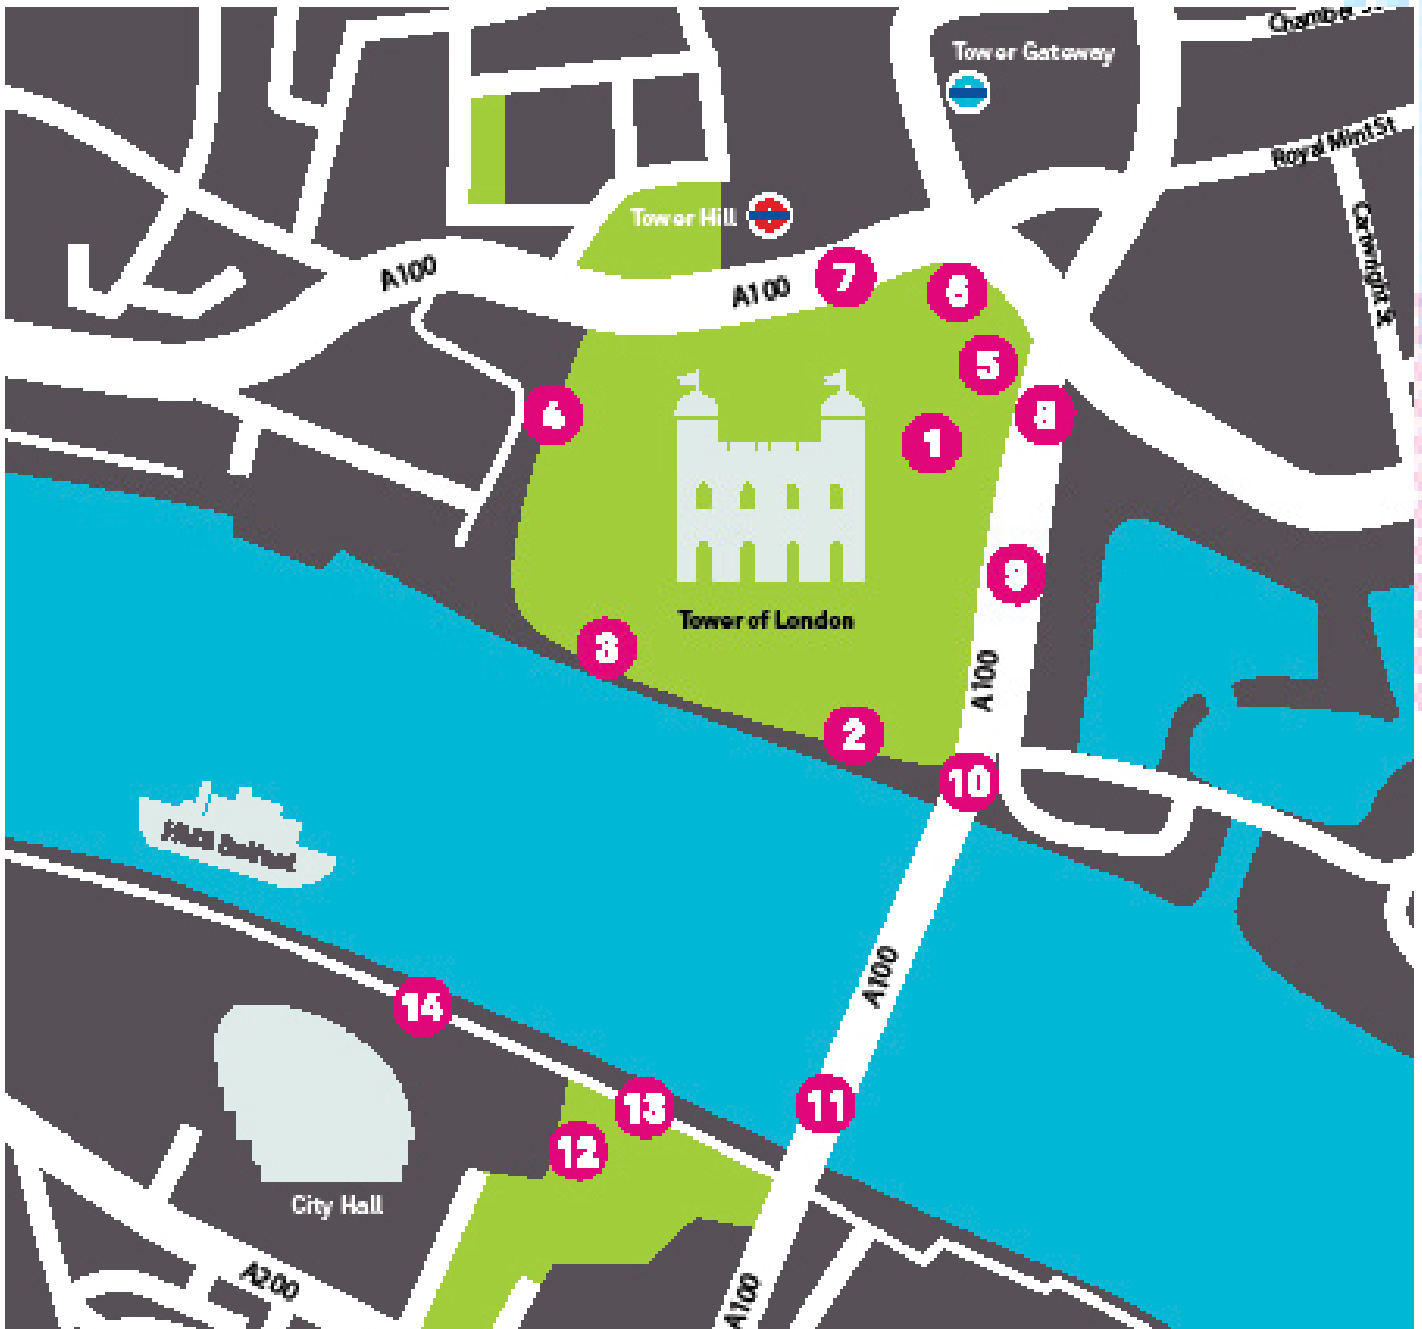

Film London Camera Positions

The Tower of London

Camera Positions

- | | |
|-------------------------------------|-----------------------------------|
| 1. Tower of London | 8. Tower Bridge Approach - North |
| 2. Tower Wharf | 9. Tower Bridge Approach - Mid |
| 3. Tower Wharf - Traitor's Gate | 10. Tower Bridge Approach - South |
| 4. Tower Hill Terrace | 11. Tower Bridge |
| 5. Tower Gardens pedestrian walkway | 12. Potters Field Park |
| 6. Tower Gardens | 13. The Queen's Walk |
| 7. Tower Hill | 14. More London |

binita.dave@hrp.org.uk

www.hrp.org.uk/media-and-press/filming-and-photography

Camera Positions

The Tower of London

7. Tower Hill

(Tower Hamlets) Transport for London

Tel: 020 3054 6680

redroutefilming@tfl.gov.uk

<https://tfl.gov.uk/info-for/media/filming-and-photography/filming-and-photography-on-the-roads>

Camera Positions

The Tower of London

10. Tower Bridge Approach - South
(City of London) Transport for London
Tel: 020 3054 6680
redroute filming@tfl.gov.uk
<https://tfl.gov.uk/info-for/media/filming-and-photography/filming-and-photography-on-the-roads>