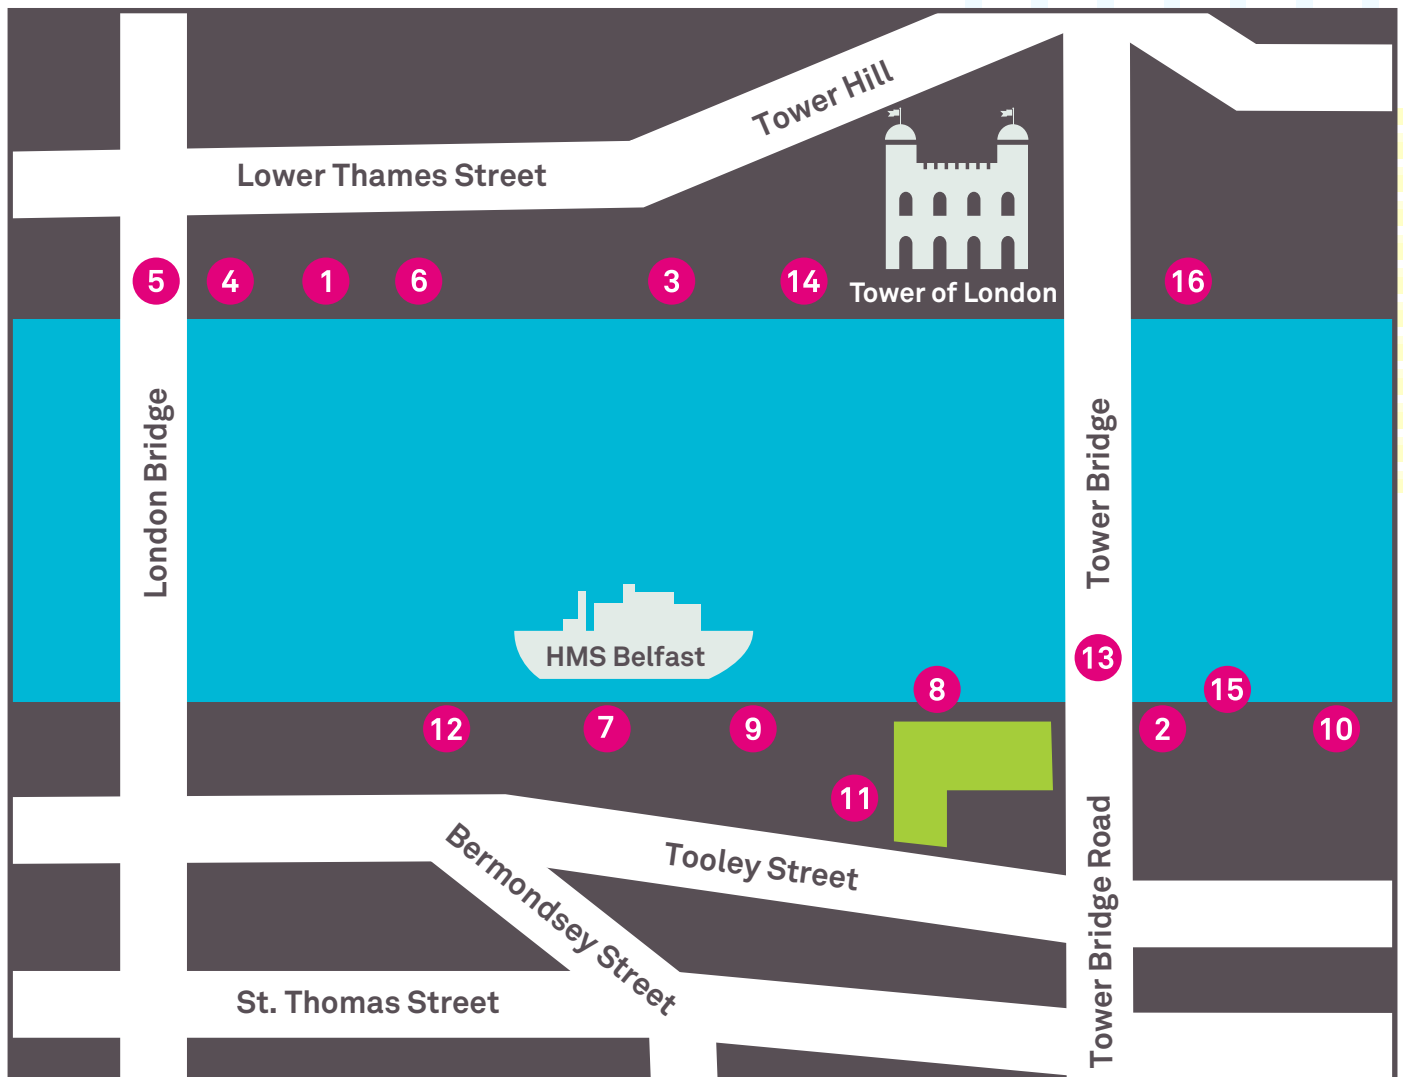

# Film London Camera Positions

## Tower Bridge

### Camera Positions

1. Dark House Walk
2. Portland Wharf
3. Three Quays Wharf
4. Grants Quay Wharf
5. London Bridge (facing East)
6. Old Billingsgate Walk
7. River Bank
8. Thames Path
9. Fountain
10. Butlers Wharf
11. Potters Field
12. Cotton Centre
13. Tower Bridge (from the South)
14. The Queens Stairs
15. Horselydown Old Stairs Beach