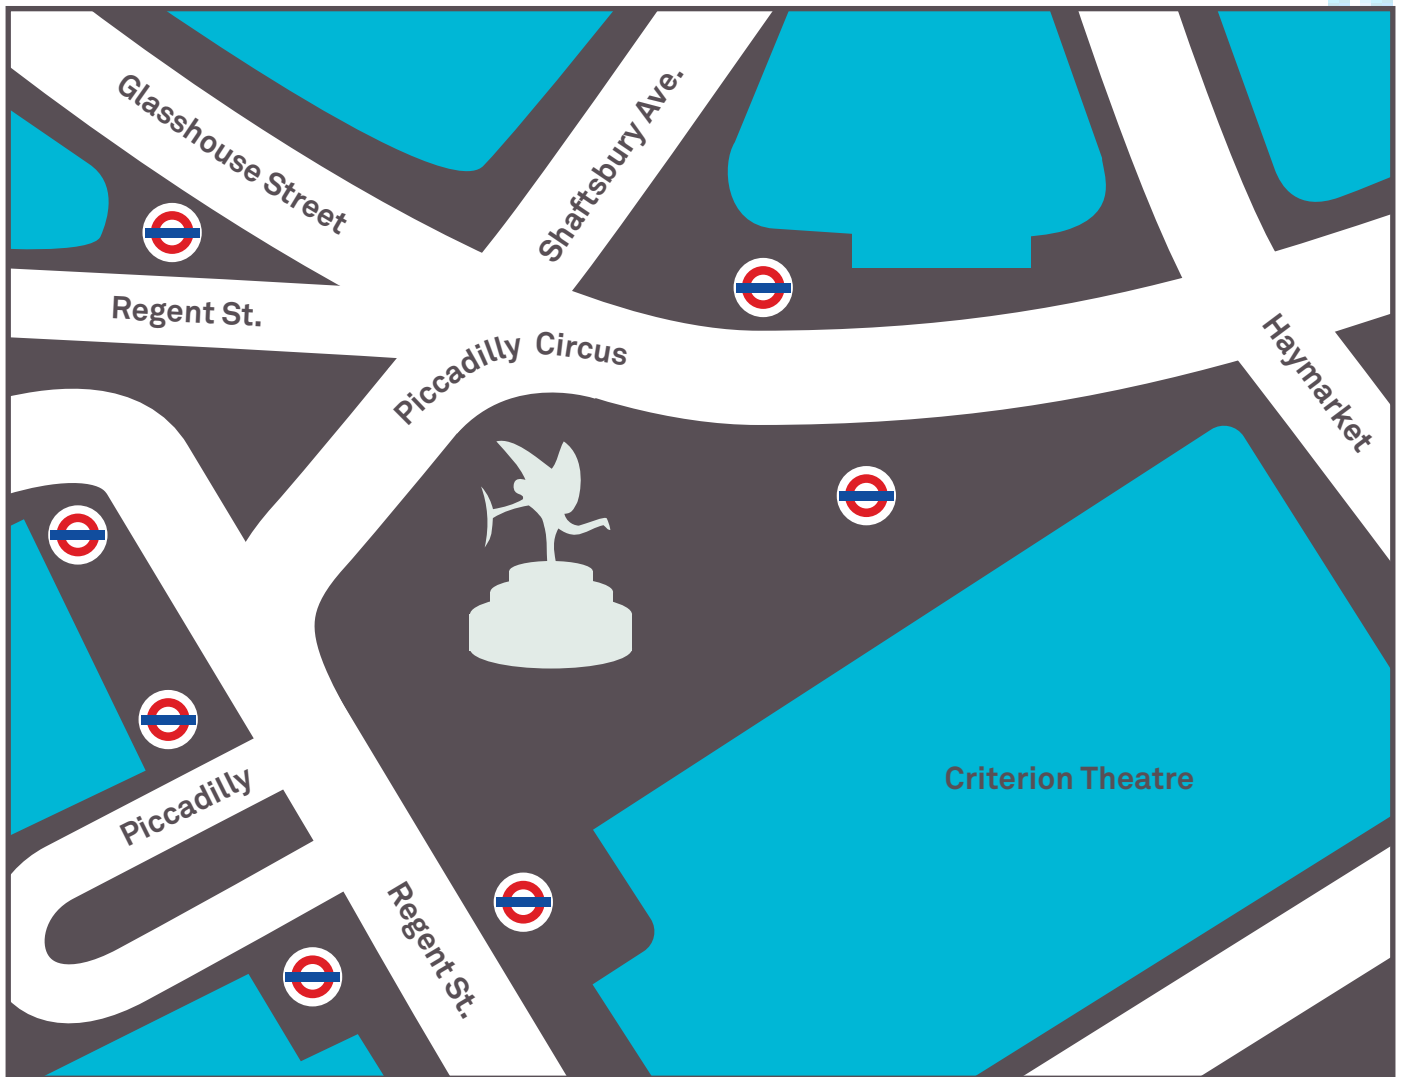

Film London Location Contacts

Piccadilly Circus

Filming Contacts

The above map is a basic layout of Piccadilly Circus, including the location of all immediate underground stations.

The contact for this location is:
Special Events & Filming Team
Westminster City Council
Tel: 020 7641 2390
eventsandfilming@westminster.gov.uk
www.westminster.gov.uk/filming