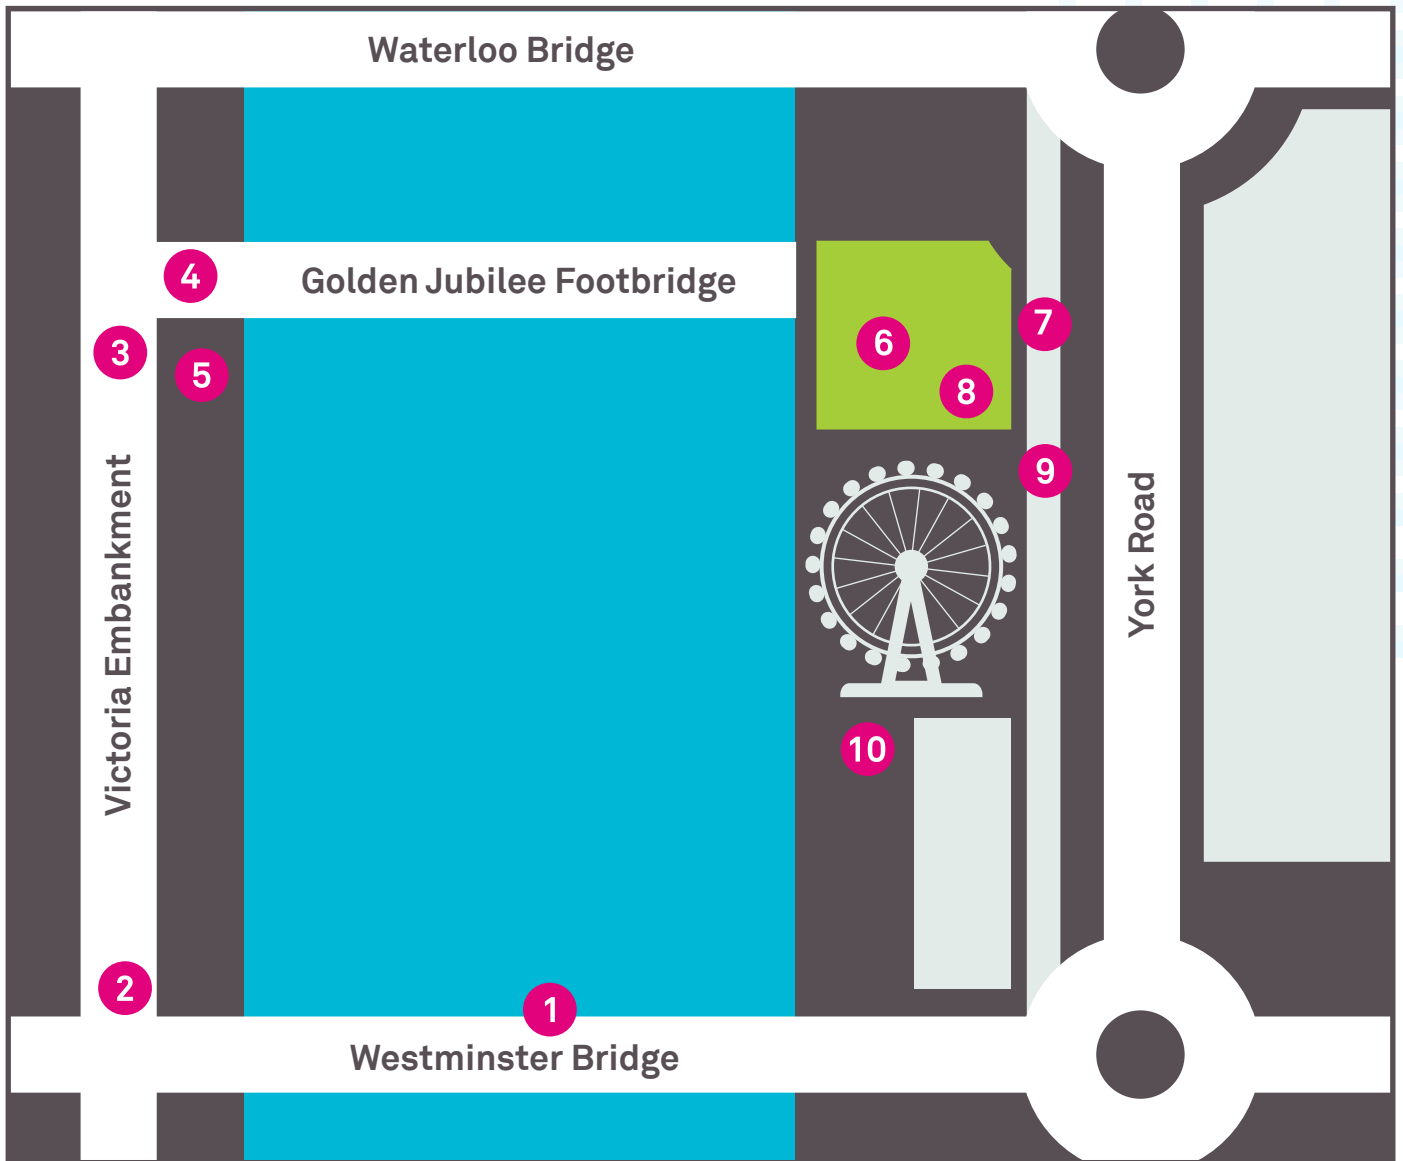

Film London Camera Positions

The London Eye

Camera Positions

1. Westminster Bridge
2. Victoria Embankment (S)
3. Victoria Embankment (N)
4. Golden Jubilee Footbridge
5. Tattershaw Castle
6. Jubilee Gardens (N)
7. Shell Centre
8. Jubilee Gardens (S)
9. London Eye (Paved Ave.)
10. Albert Embankment