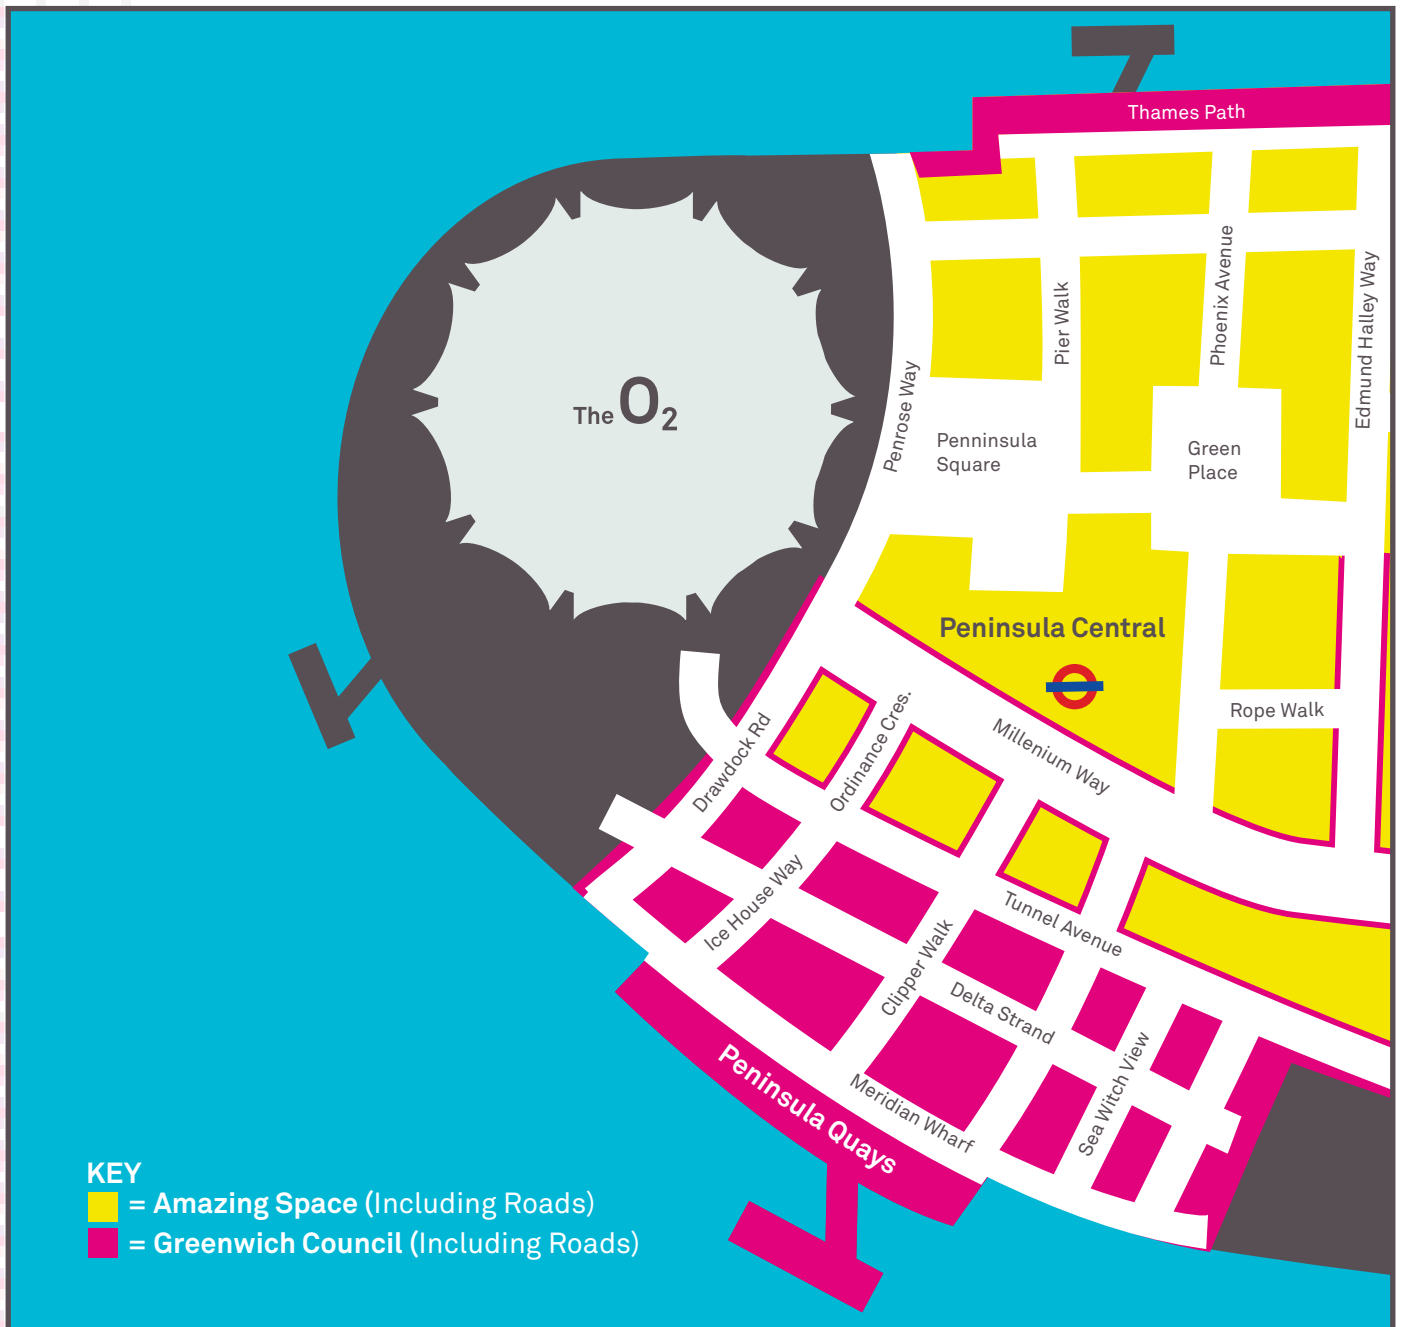

Film London Location Contacts

Greenwich Peninsula

KEY

- = Amazing Space (Including Roads)
- = Greenwich Council (Including Roads)

Filming Contacts

The O2
Becci Thomson
Tel: 020 8463 2144
communications.team@theo2.co.uk