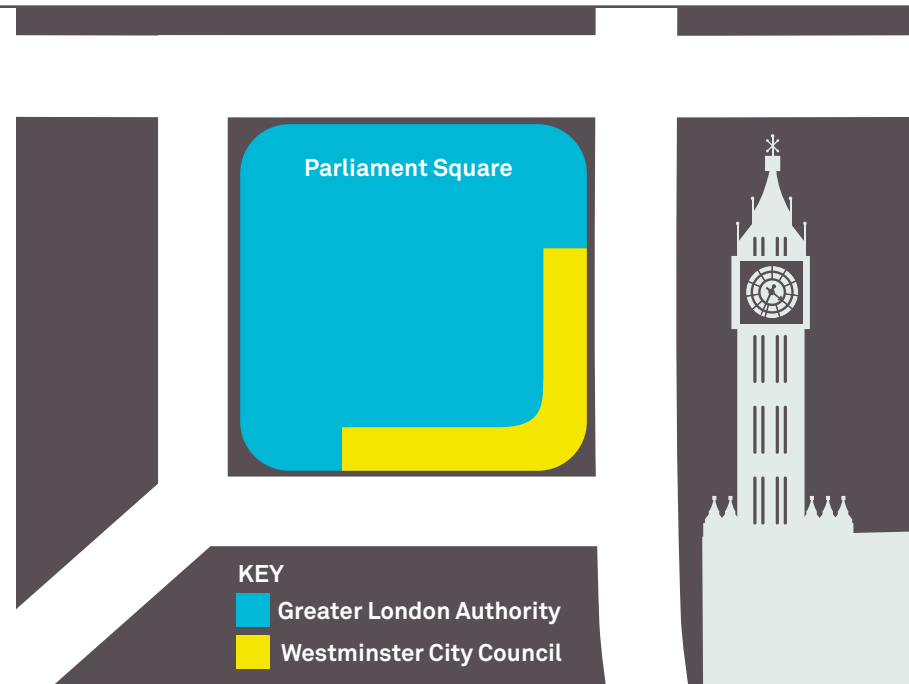

Emergency 24hr mobile: 07919 002 115

info@lambethfilmoffice.co.uk

www.lambethfilmoffice.co.uk

* Parliament Square

Please note that the contact for majority of central island is Greater London Authority, contact for south and west pavements of central island and rest of square is Westminster City Council Special Events & Filming Team.