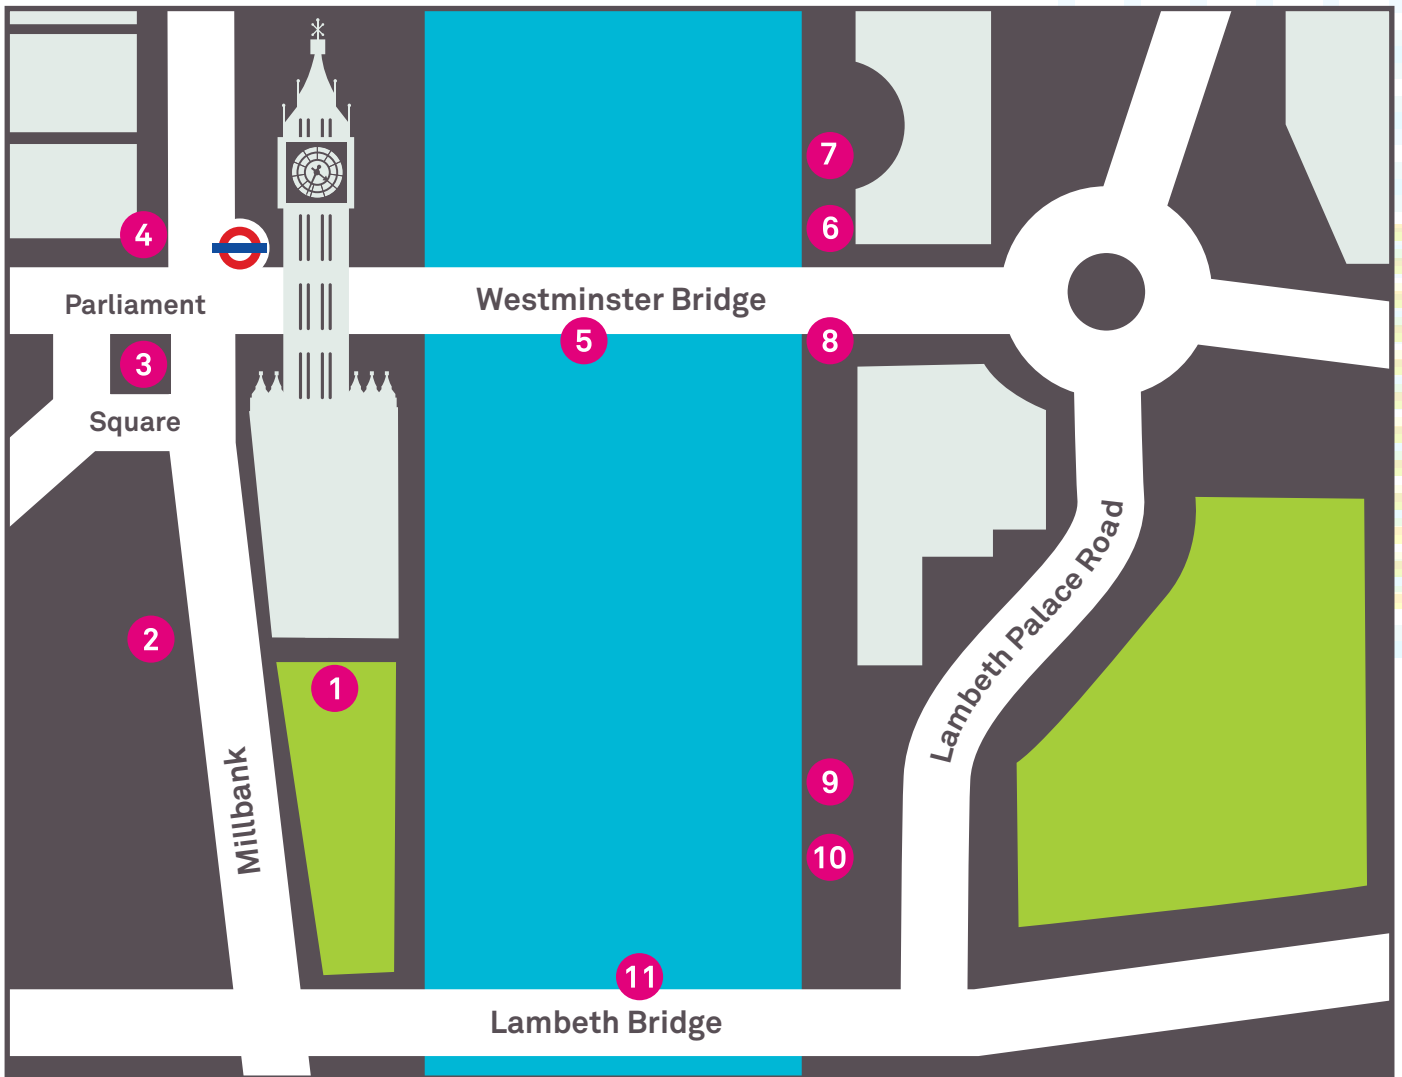

Film London Camera Positions

Big Ben & Houses of Parliament

Camera Positions

1. Victoria Tower Gardens
2. Abingdon Street Green
3. Parliament Square (Central Isle)
4. Great George Street
5. Westminster Bridge
6. Albert Embankment (County Hall)
7. County Hall Terrace
8. Albert Embankment
9. Albert Embankment
10. Albert Embankment
11. Lambeth Bridge