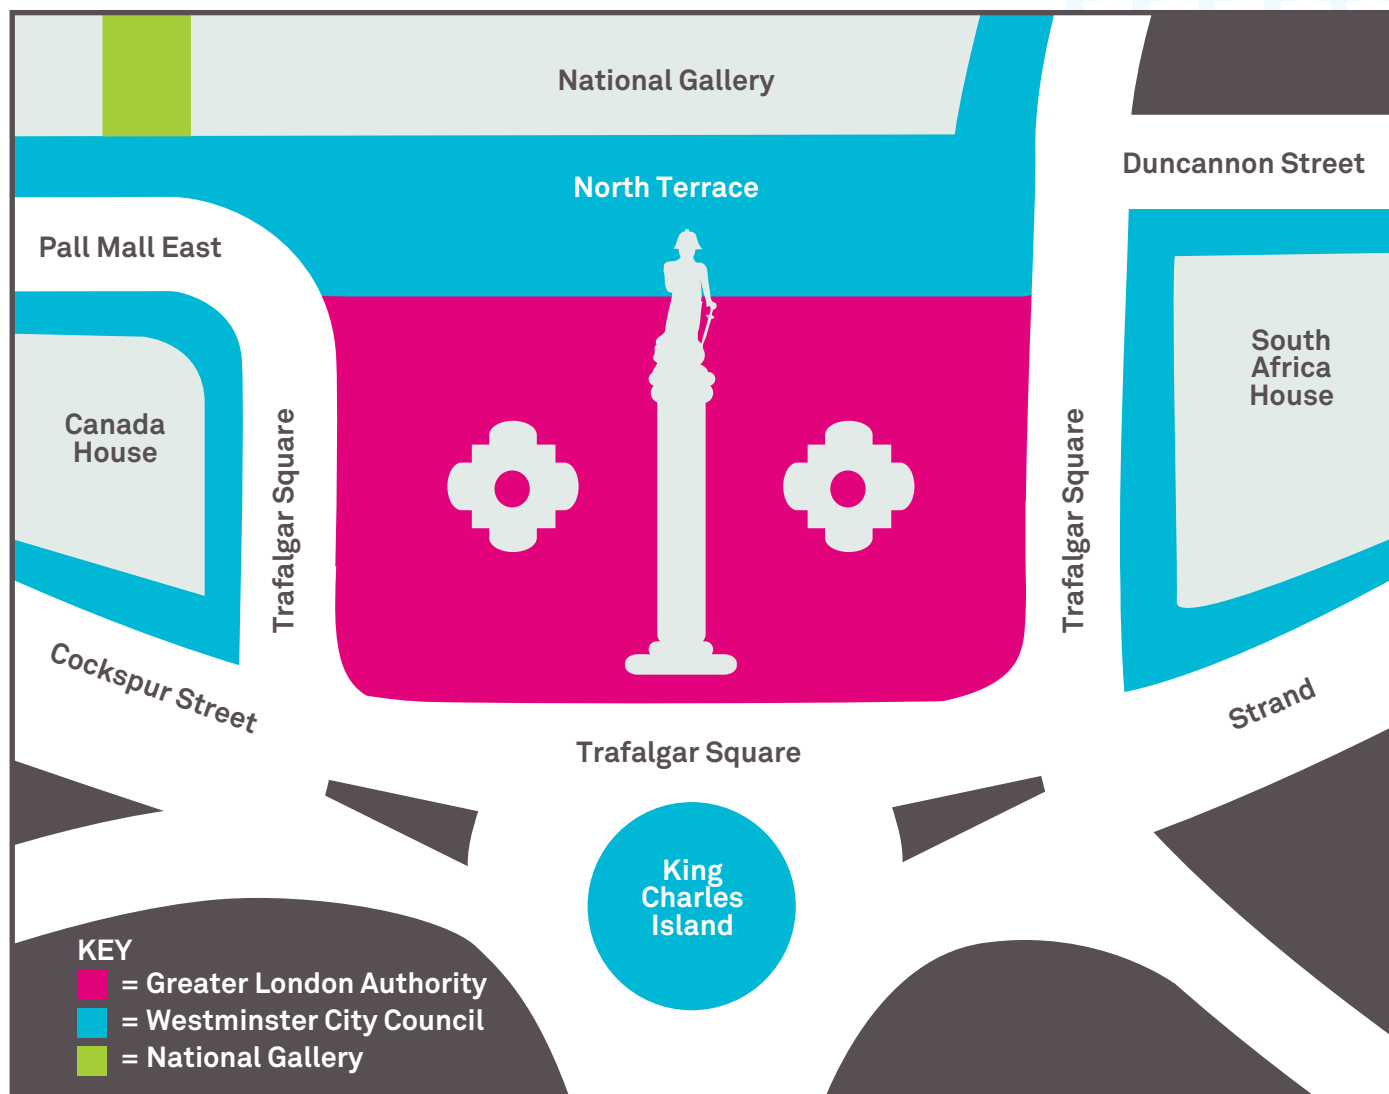

Film London Location Contacts

Trafalgar Square

Filming Contacts

For the main square contact:

Greater London Authority
Tel: 020 7983 4000
trafalgar.square@london.gov.uk

For surrounding areas & north terrace:

Special Events & Filming Team
Westminster City Council
Tel: 020 7641 2390
eventsandfilming@westminster.gov.uk
www.westminster.gov.uk/filming

For the paved passageway between the main National Gallery and the Sainsbury's Wing: