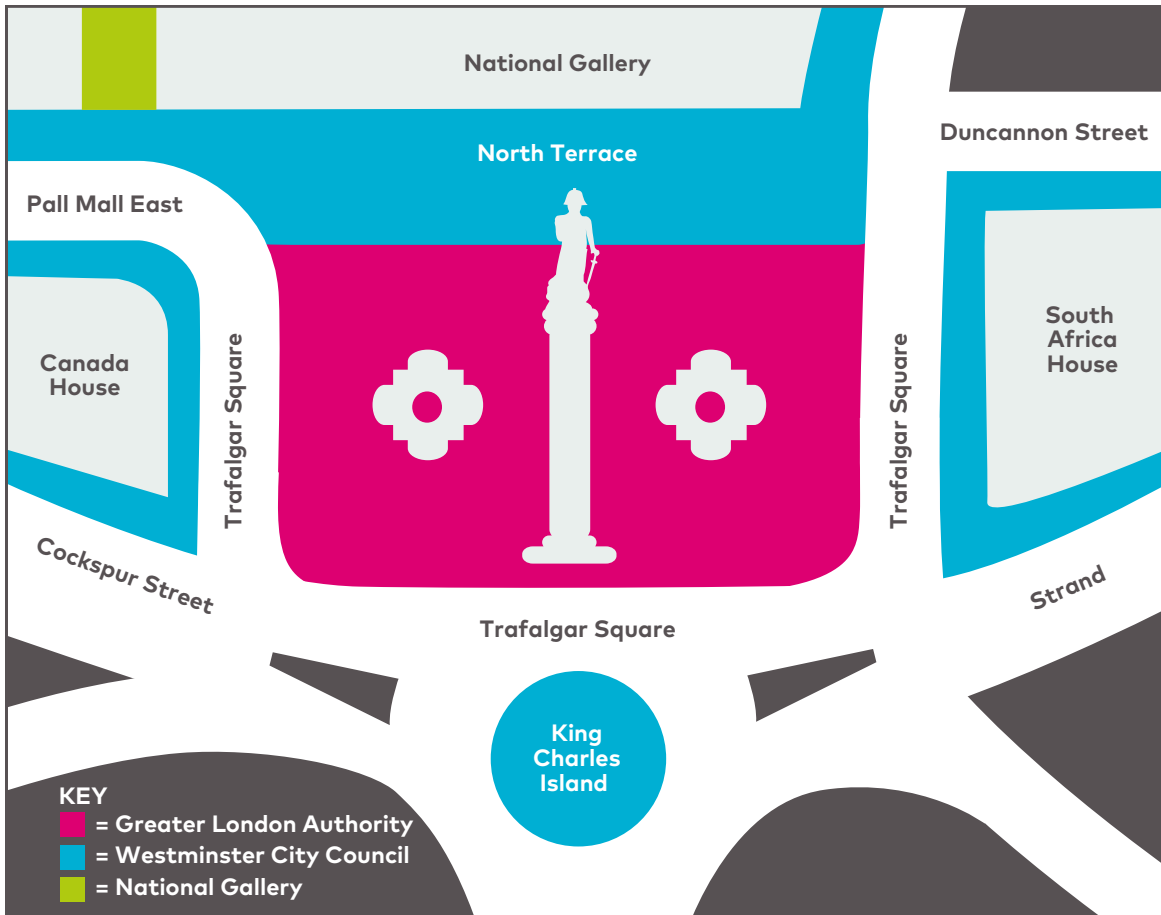

Trafalgar Square

Filming Contacts

For the main square contact:

Greater London Authority
Tel: 020 7983 4000
trafalgar.square@london.gov.uk
www.london.gov.uk/venue-hire/book-trafalgar-square

For the paved passageway between the main National Gallery and the Sainsbury's Wing: