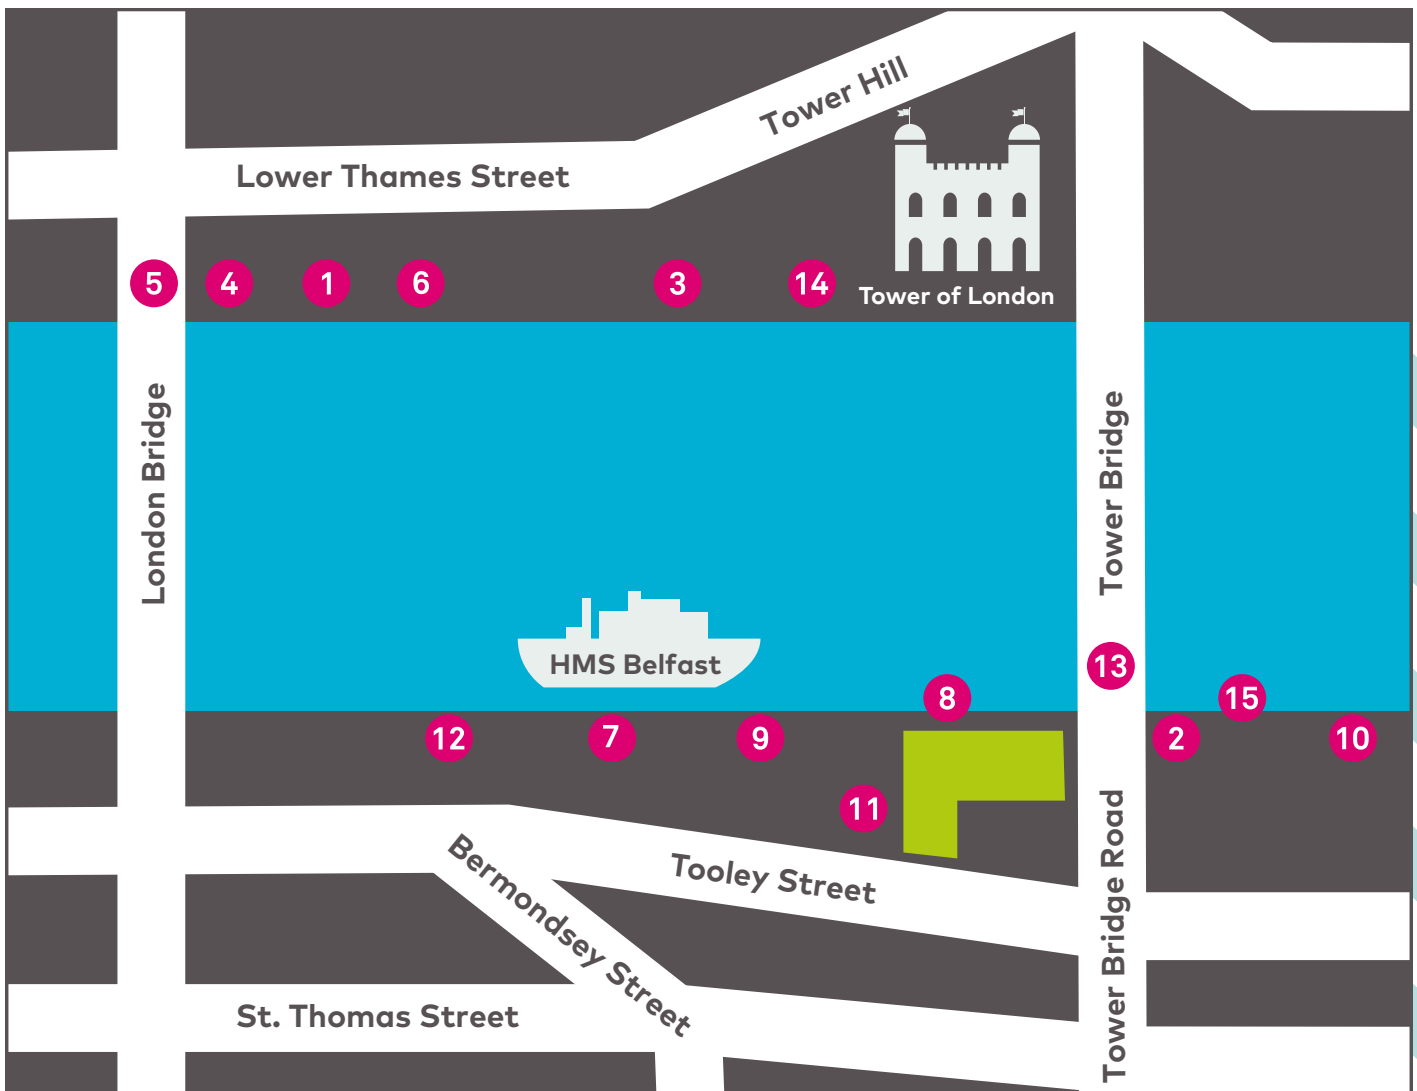

Tower Bridge

Camera Positions

1. Dark House Walk
2. Portland Wharf
3. Three Quays Wharf
4. Grants Quay Wharf
5. London Bridge (facing East)
6. Old Billingsgate Walk
7. River Bank
8. Thames Path
9. Fountain
10. Butlers Wharf
11. Potters Field
12. Cotton Centre
13. Tower Bridge (from the South)
14. The Queens Stairs
15. Horselydown Old Stairs Beach