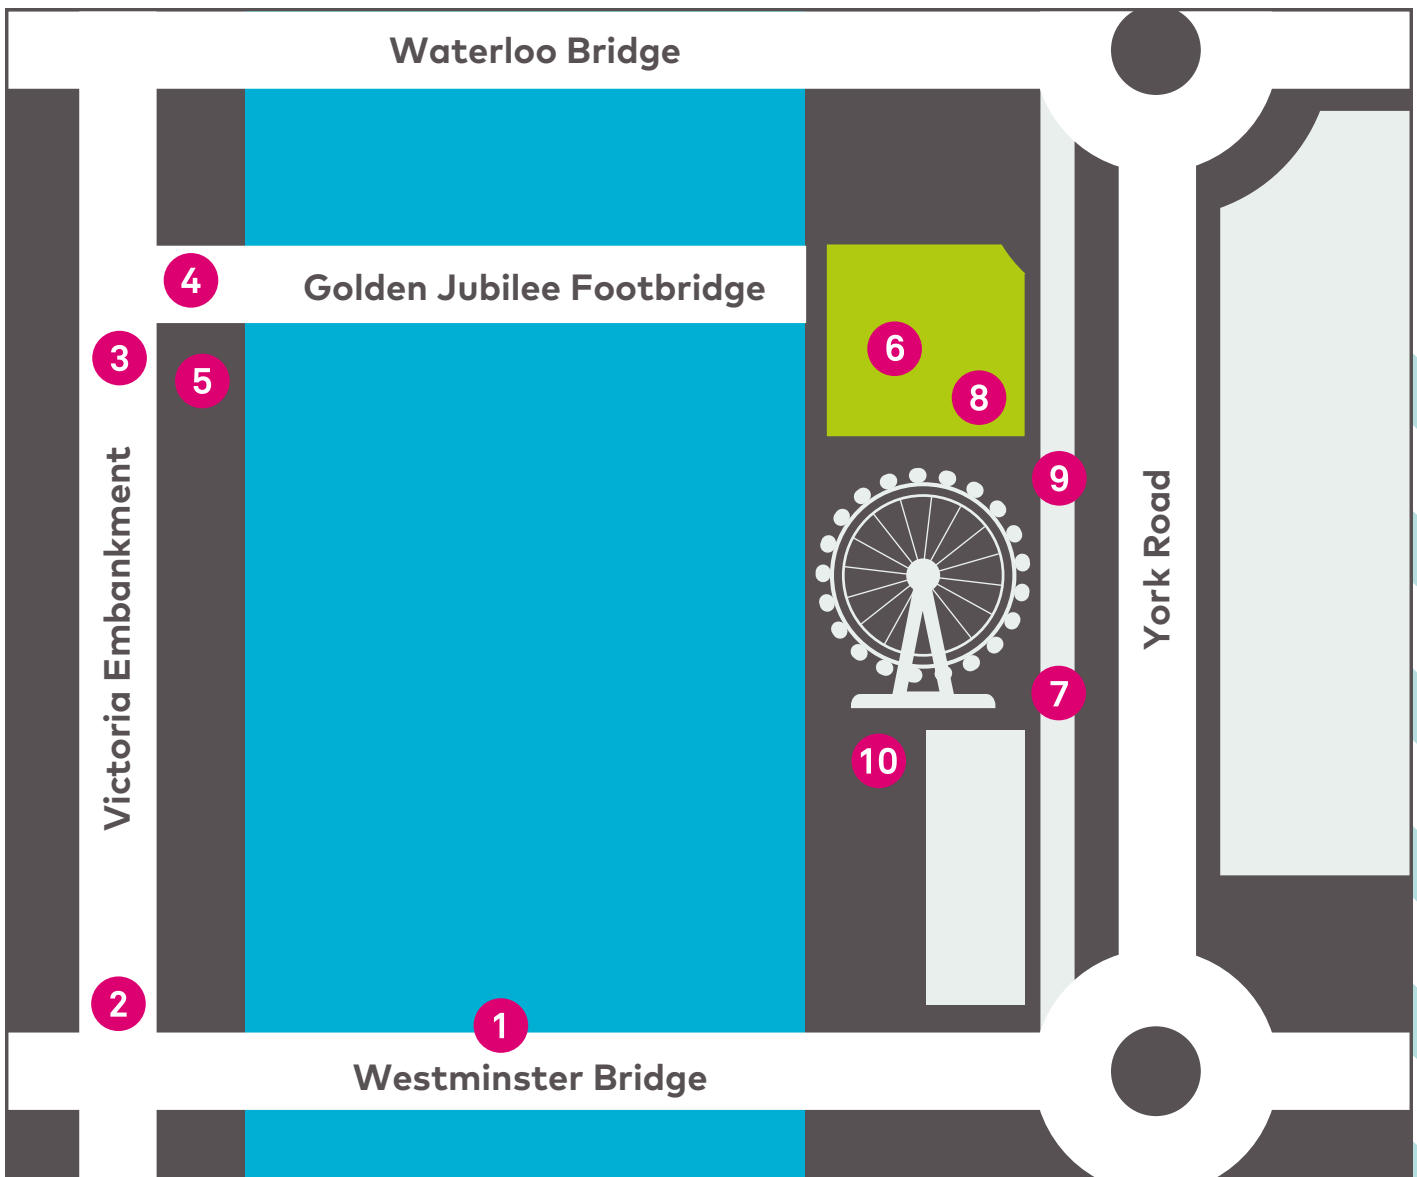

London Eye

Camera Positions

1. Westminster Bridge
2. Victoria Embankment (S)
3. Victoria Embankment (N)
4. Golden Jubilee Footbridge
5. Tattershaw Castle
6. Jubilee Gardens (N)
7. Belverdere Road Footpath
8. Jubilee Gardens (S)
9. London Eye (Paved Ave.)
10. Albert Embankment