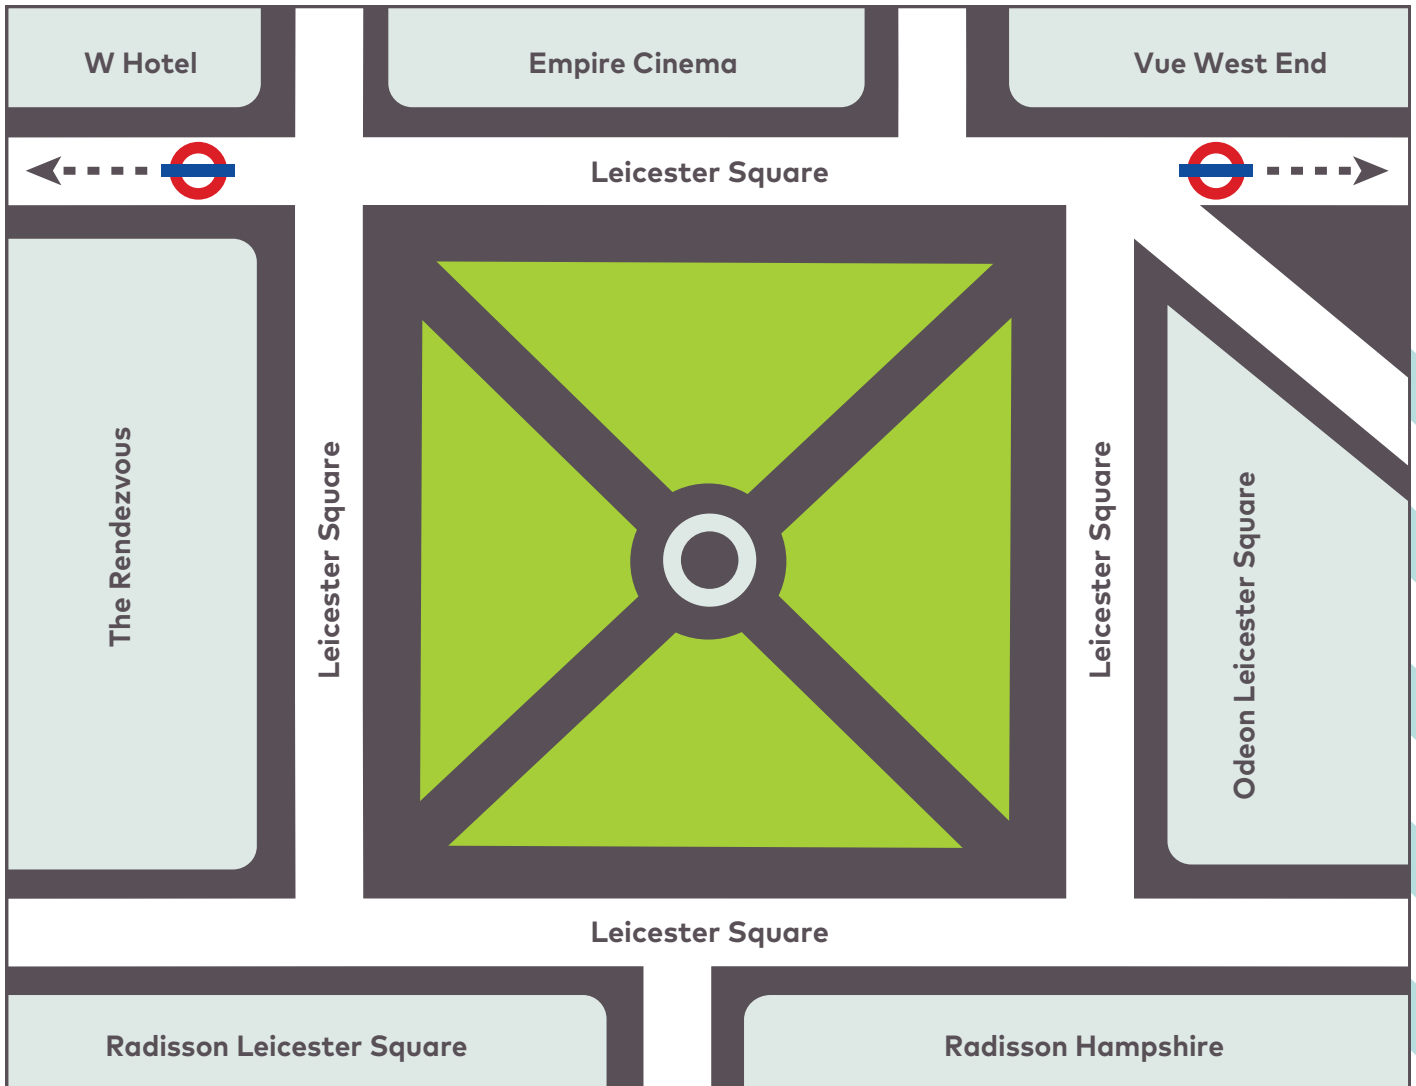

Leicester Square

Filming Contacts

Special Events & Filming Team

Westminster City Council

Tel: 020 7641 2390

SpecialEventsEP@westminster.gov.uk

www.westminster.gov.uk/filming-and-photography