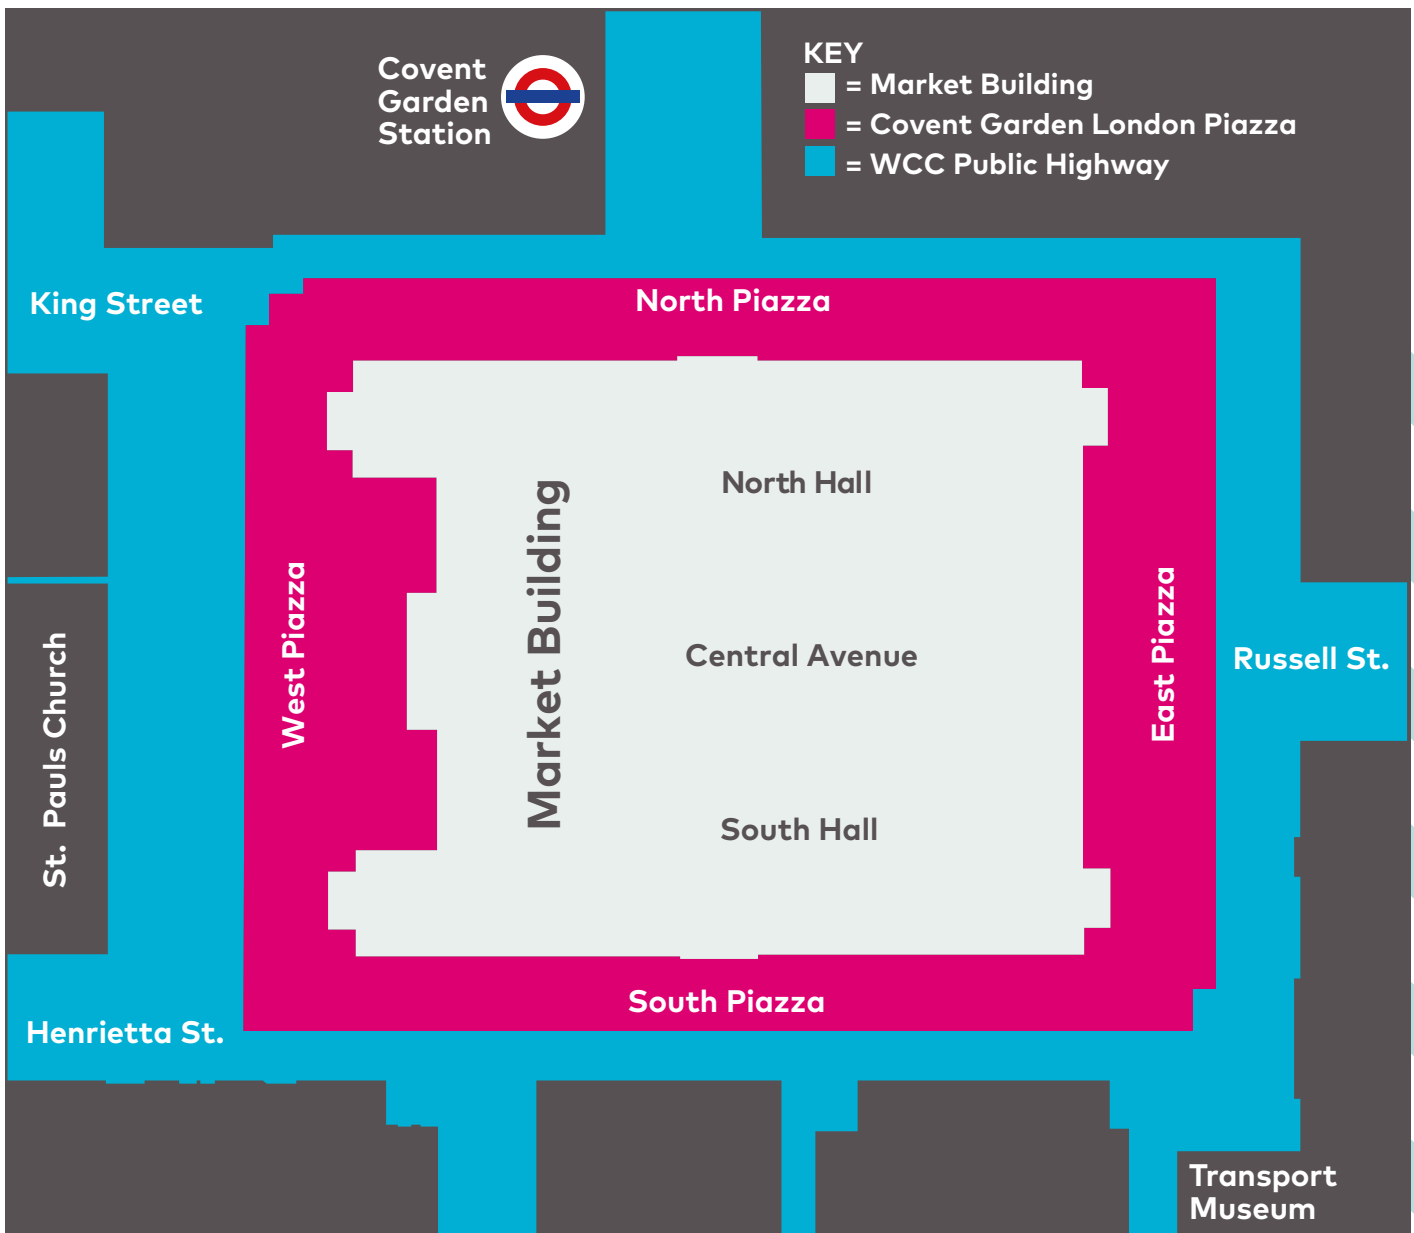

Covent Garden

Filming Contacts

Market and Piazza Areas

Capital & Counties
(Covent Garden Market)

Tel: 020 3214 9174

marketing@shaftesburycapital.com

www.coventgarden.london

For WCC Public Highways:

Westminster Special Events

Tel: 020 7641 2390

evenstandfilming@westminster.gov.uk

www.westminster.gov.uk/filming-and-photography

Film London The Arts Building, Morris Place, London, N4 3JG

Tel: 020 7613 7683 / locations@filmlondon.org.uk / www.filmlondon.org.uk