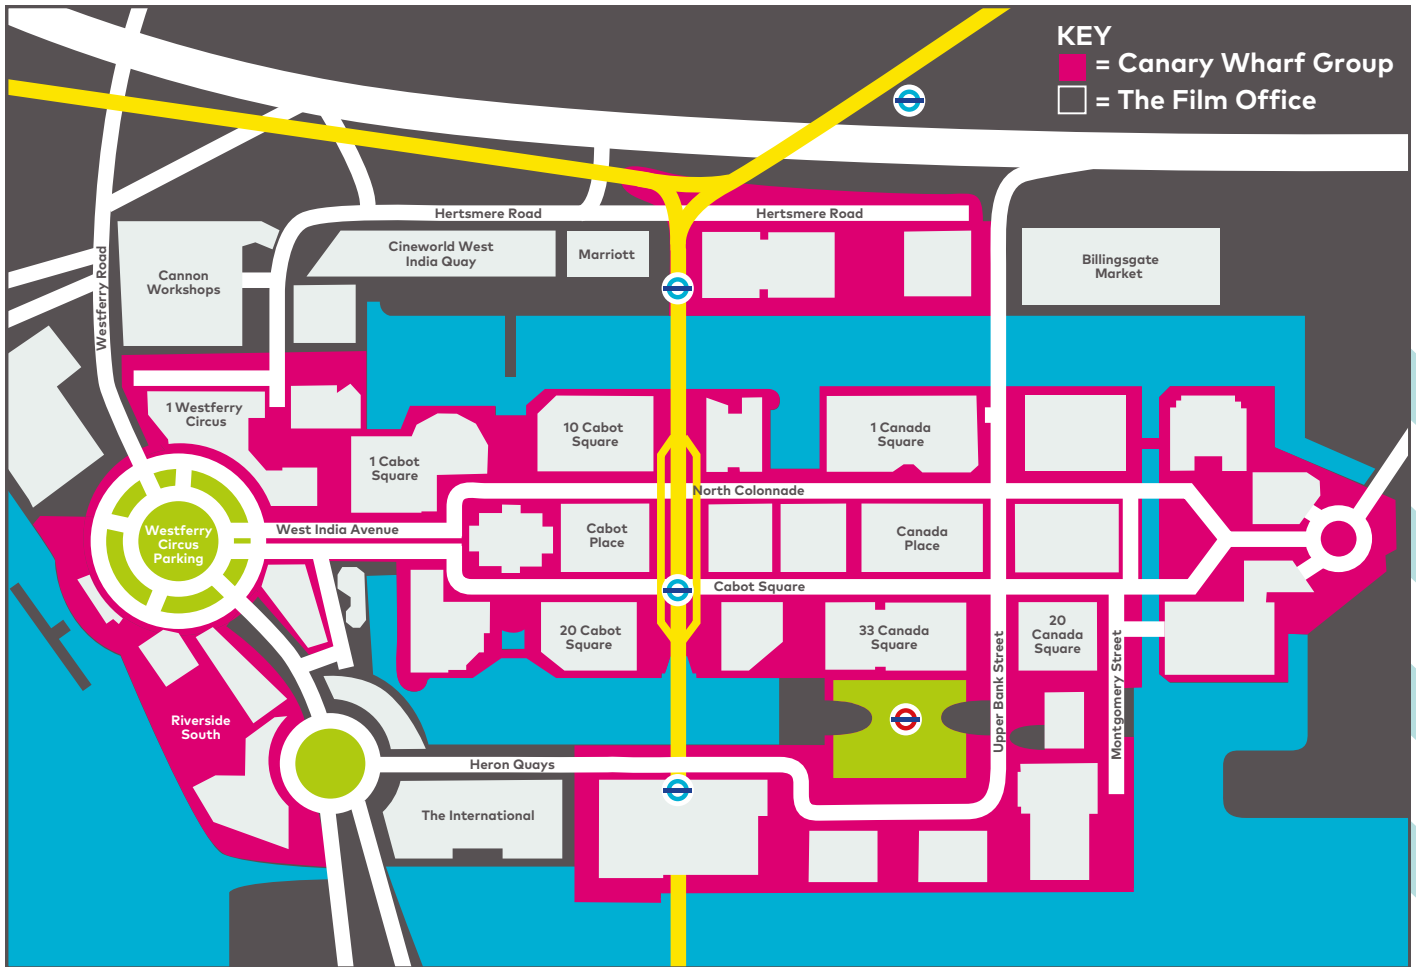

Canary Wharf

Filming Contacts

Canary Wharf Group

Tel: 020 7418 2000

[https://group.canarywharf.com/
media/film-photography-permits/](https://group.canarywharf.com/media/film-photography-permits/)

The Film Office