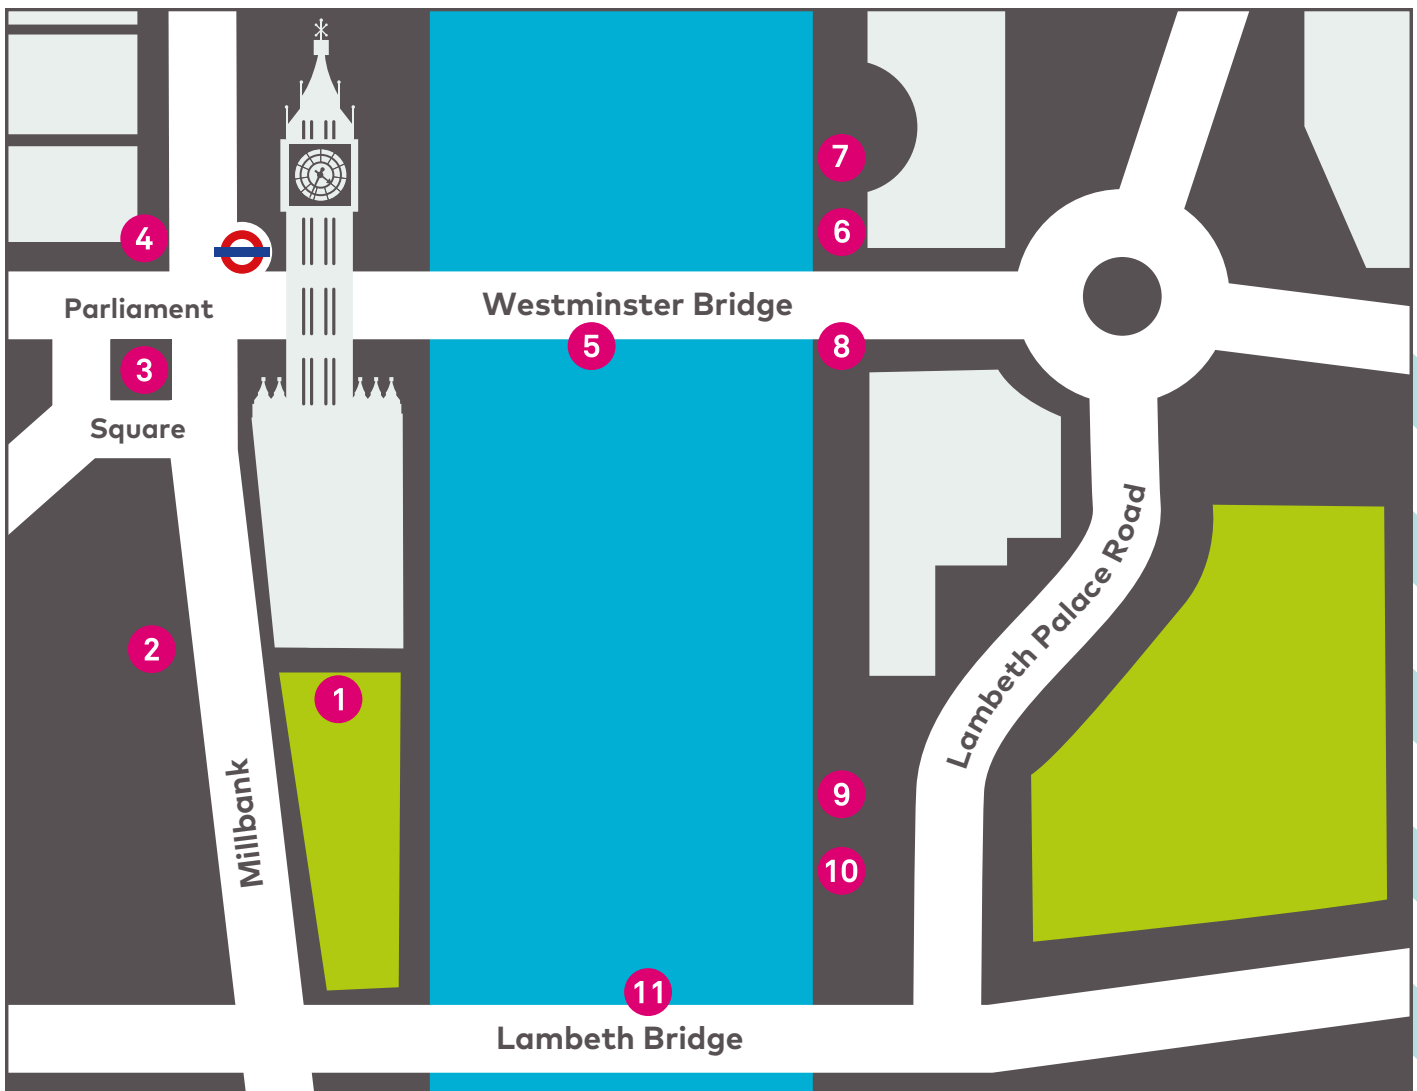

Big Ben & Houses of Parliament

Camera Positions

1. Victoria Tower Gardens
2. Abingdon Street Green
3. Parliament Square (Central Isle)
4. Great George Street
5. Westminster Bridge
6. Albert Embankment (County Hall)
7. County Hall Terrace
8. Albert Embankment
9. Albert Embankment
10. Albert Embankment
11. Lambeth Bridge