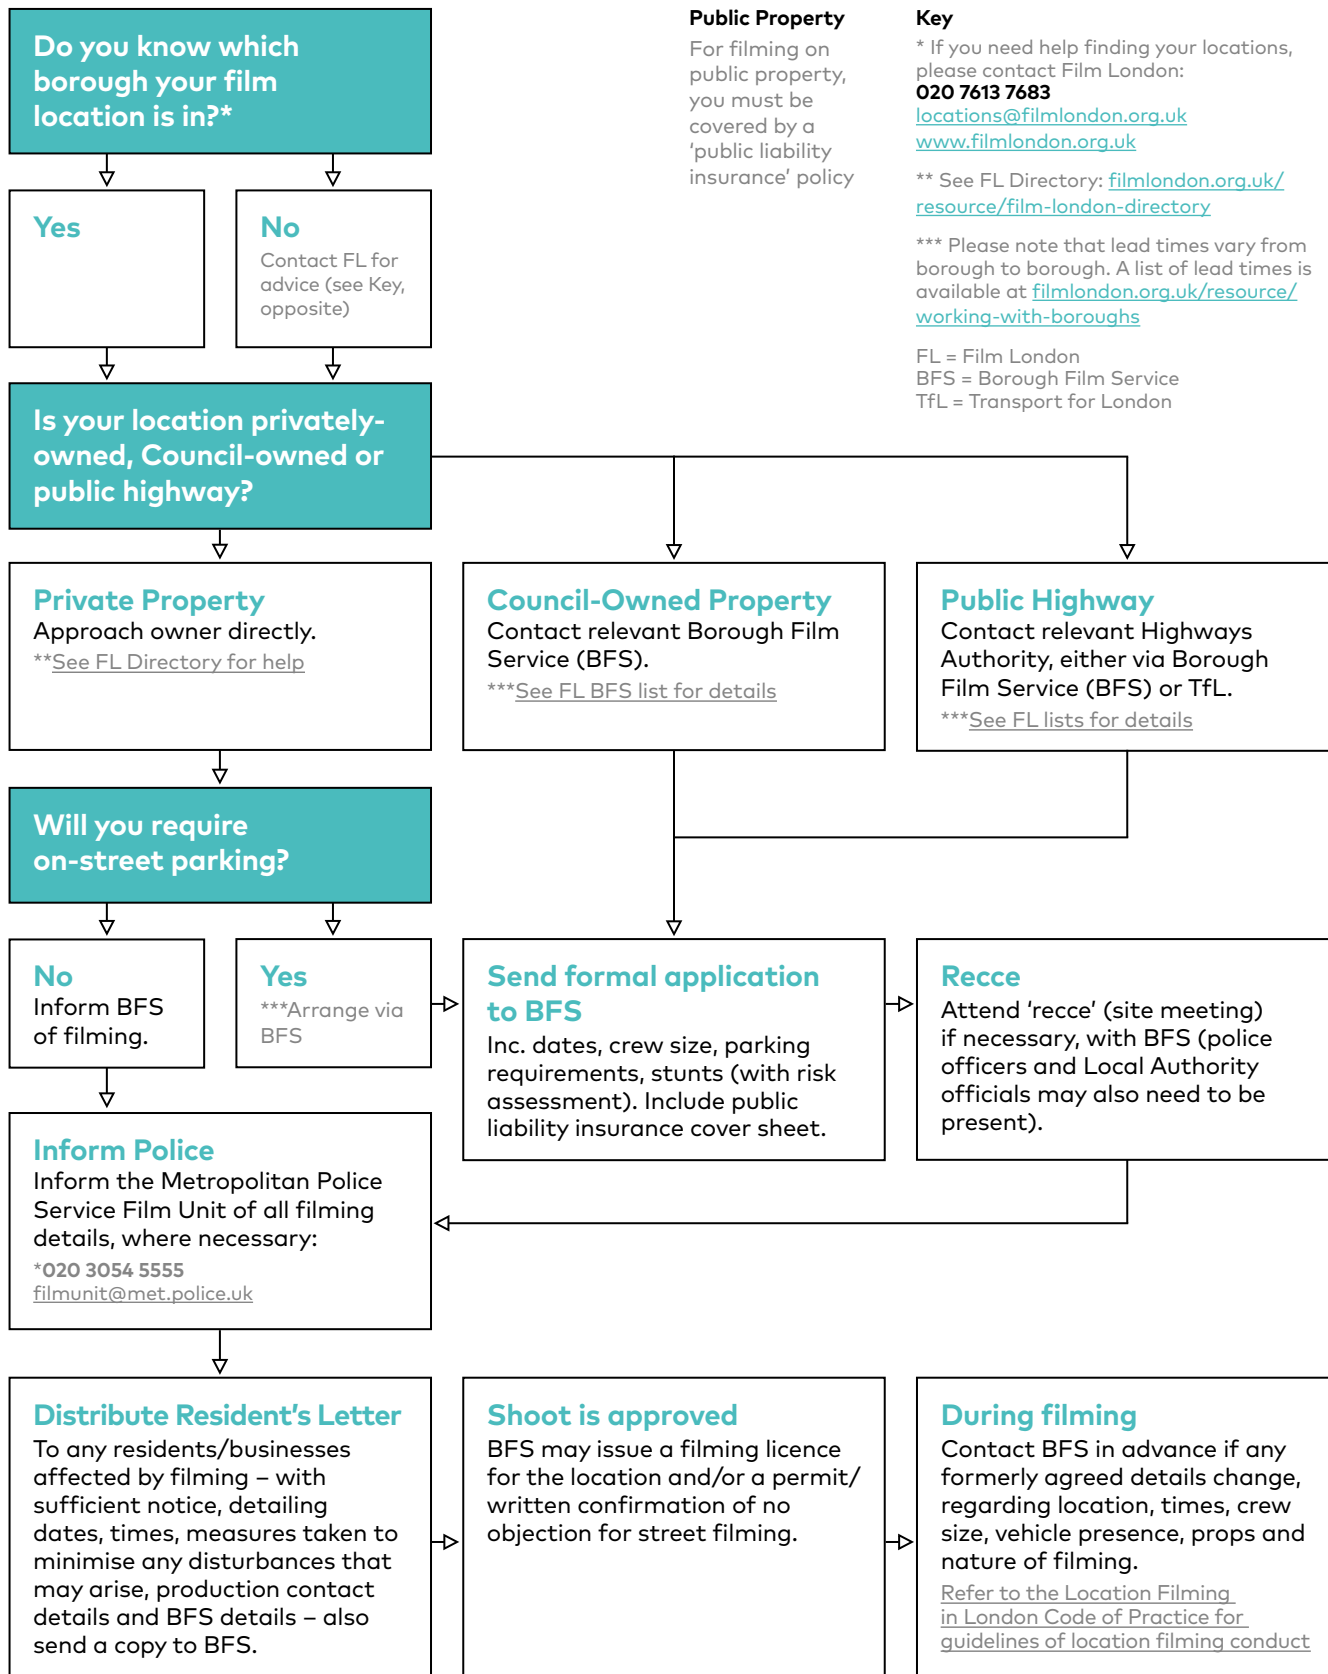

Location Filming

The Application Process

Public Property
For filming on public property, you must be covered by a 'public liability insurance' policy

Key

* If you need help finding your locations, please contact Film London:
020 7613 7683
locations@filmlondon.org.uk
www.filmlondon.org.uk

** See FL Directory: filmlondon.org.uk/resource/film-london-directory

*** Please note that lead times vary from borough to borough. A list of lead times is available at filmlondon.org.uk/resource/working-with-boroughs

FL = Film London
BFS = Borough Film Service
TfL = Transport for London